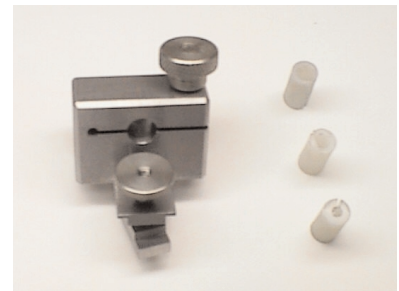

Universal Supermicrometer

Vee Fixture
Part # 307158

Internal Dual Probes (0.04"-0.125")
Part # U306433

Ball Checker
Part # U306517

Internal Dual Probes (0.25"-1.00")
Part # U306435

Magnetic Wire Holders
Part # U302595

Dial/Test Indicator Bracket
Part # U307077

Tapered Flat Probes
Part # U306399

Flatted Cylinder
Part # 302558

Tapered Master Plug
Part # 306905

Universal Supermicrometer

Table Height Indicator Assy. (Eng.)
Part # U307076

V-Block
Part # 306479

Internal Thread Probe Bases
Part # U307072

Internal Thread Probes
Part # L307xxx

Internal Dual Probes (0.125"-0.25")
Part # U306434

PRATT & WHITNEY®

Measurement Systems, Inc.

66 Douglas Street, Bloomfield, CT 06002-3619
Voice: 800.371.7174 • Fax: 860.286.7878 • info@prattandwhitney.com • www.prattandwhitney.com